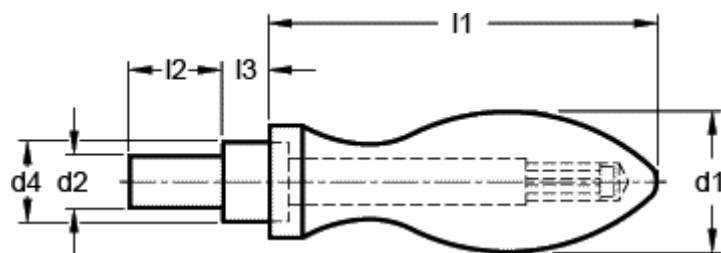

Article number: 20108020

Description: E+G Revolving handle  
DIN 98-AL-20-D

## Measures

---

d1 = 20

d2 h8 = 8

d4 h13 = 13

l1 approx. = 61

l2 = 13

l3 = 6.0